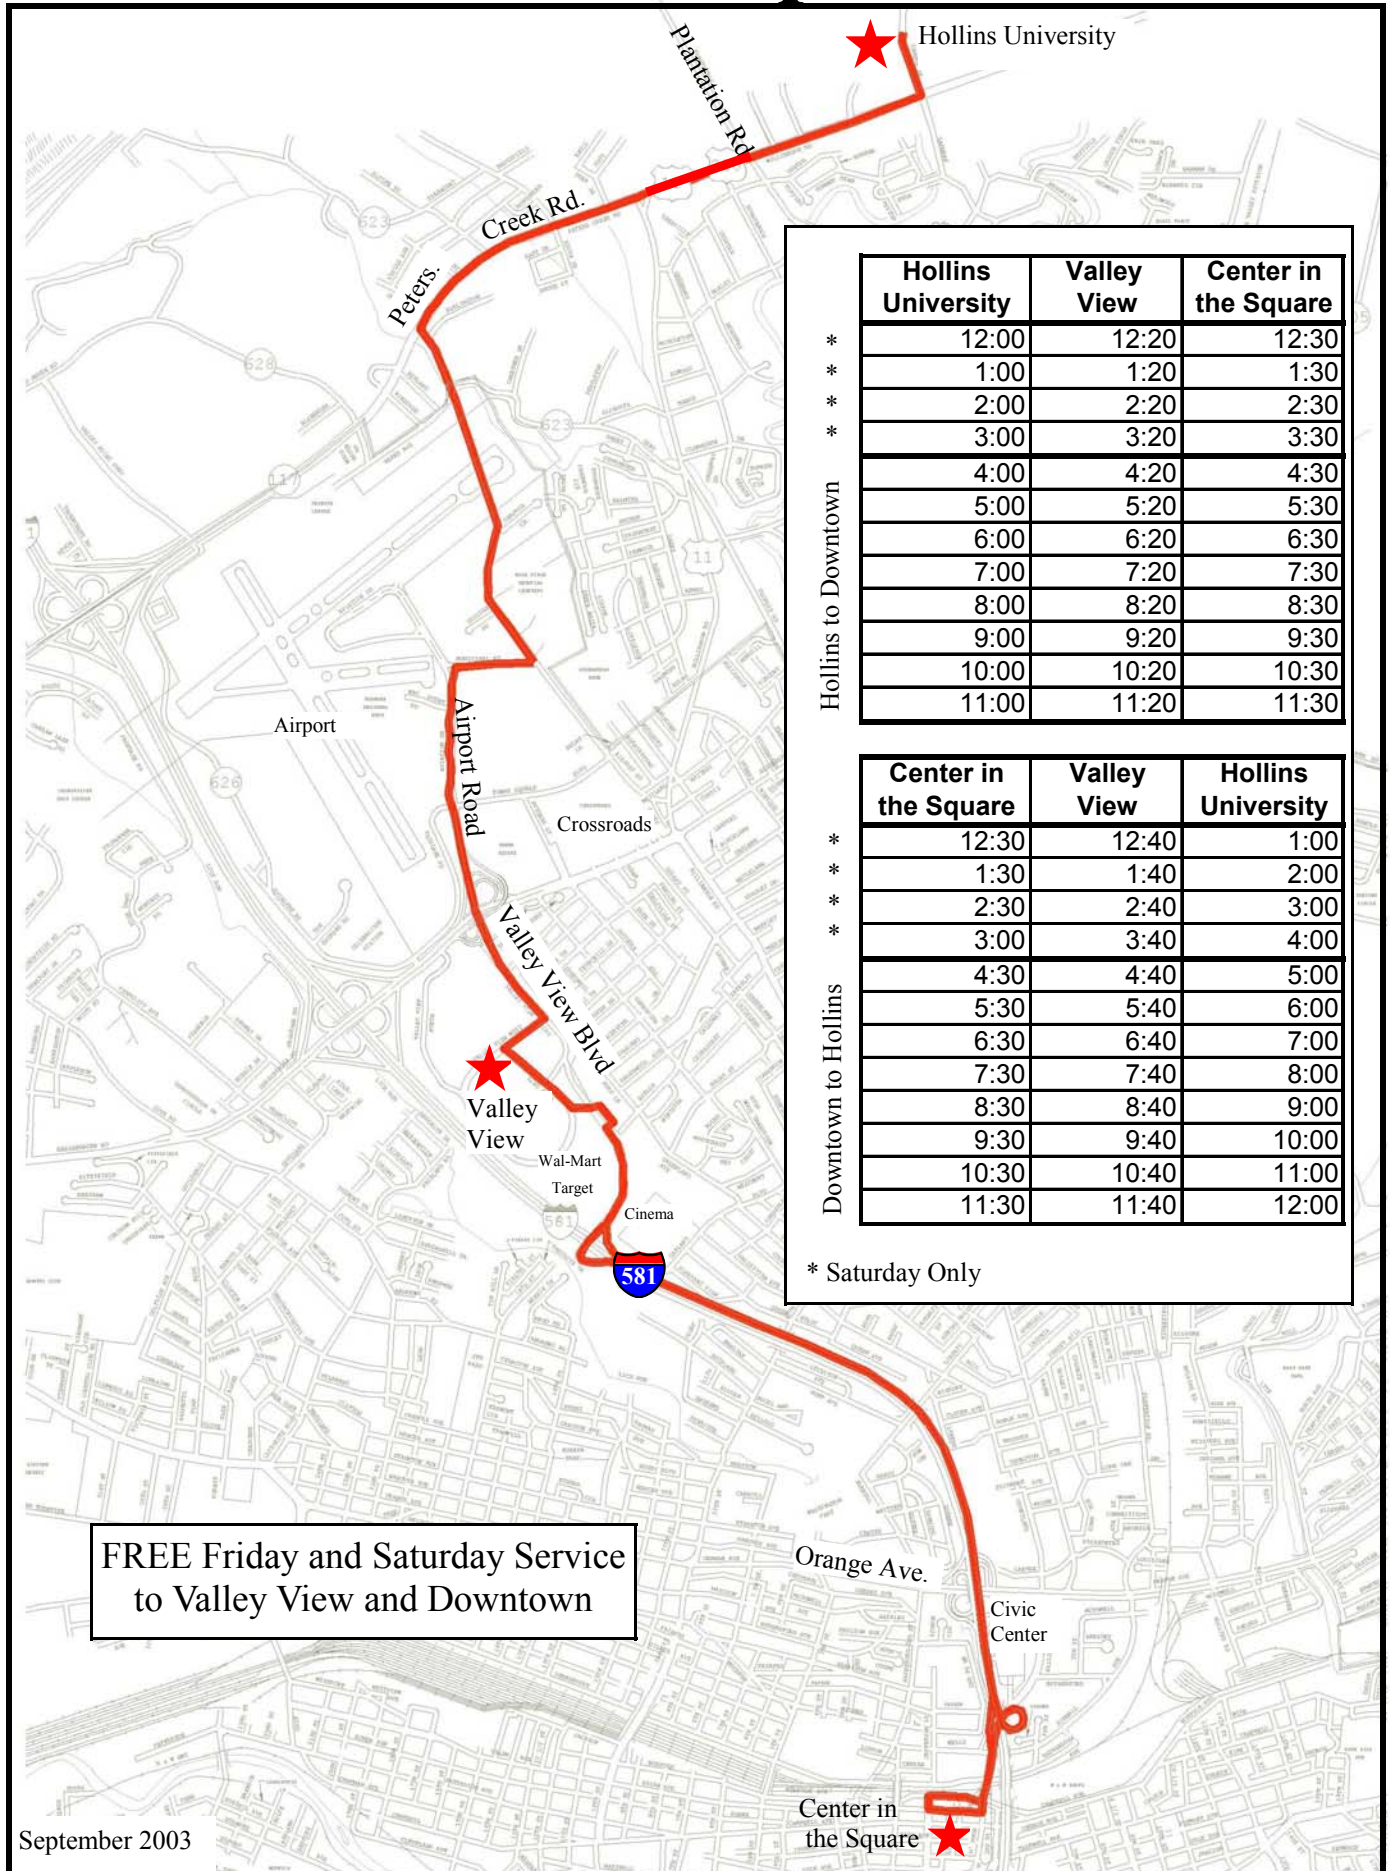

Hollins Express

	Hollins University	Valley View	Center in the Square
*	12:00	12:20	12:30
*	1:00	1:20	1:30
*	2:00	2:20	2:30
*	3:00	3:20	3:30
	4:00	4:20	4:30
	5:00	5:20	5:30
	6:00	6:20	6:30
	7:00	7:20	7:30
	8:00	8:20	8:30
	9:00	9:20	9:30
	10:00	10:20	10:30
	11:00	11:20	11:30

	Center in the Square	Valley View	Hollins University
*	12:30	12:40	1:00
*	1:30	1:40	2:00
*	2:30	2:40	3:00
*	3:00	3:40	4:00
	4:30	4:40	5:00
	5:30	5:40	6:00
	6:30	6:40	7:00
	7:30	7:40	8:00
	8:30	8:40	9:00
	9:30	9:40	10:00
	10:30	10:40	11:00
	11:30	11:40	12:00

* Saturday Only

FREE Friday and Saturday Service to Valley View and Downtown