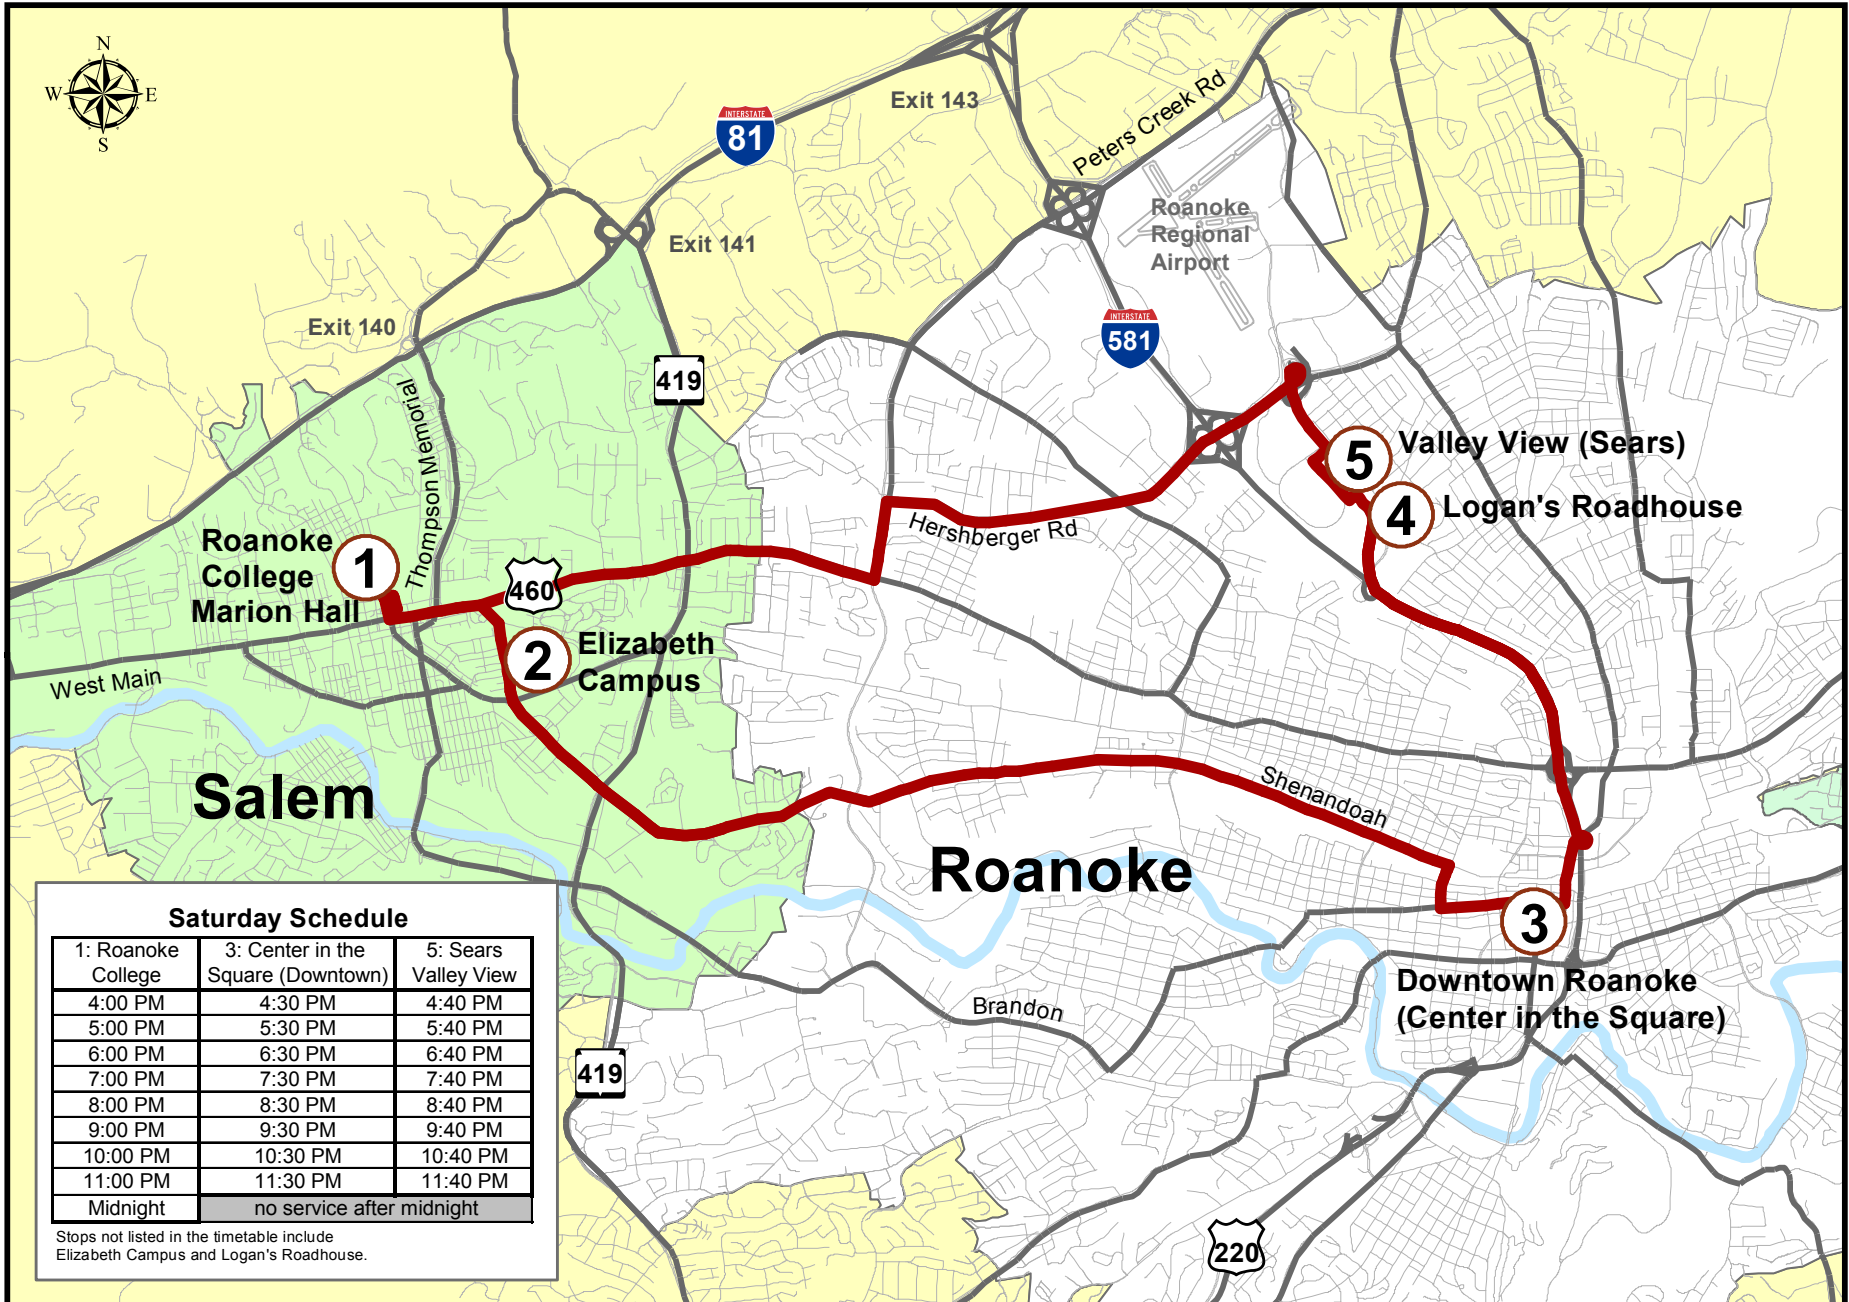

THE MAROON EXPRESS

Saturday Schedule

1: Roanoke College	3: Center in the Square (Downtown)	5: Sears Valley View
4:00 PM	4:30 PM	4:40 PM
5:00 PM	5:30 PM	5:40 PM
6:00 PM	6:30 PM	6:40 PM
7:00 PM	7:30 PM	7:40 PM
8:00 PM	8:30 PM	8:40 PM
9:00 PM	9:30 PM	9:40 PM
10:00 PM	10:30 PM	10:40 PM
11:00 PM	11:30 PM	11:40 PM
Midnight	no service after midnight	

Stops not listed in the timetable include Elizabeth Campus and Logan's Roadhouse.